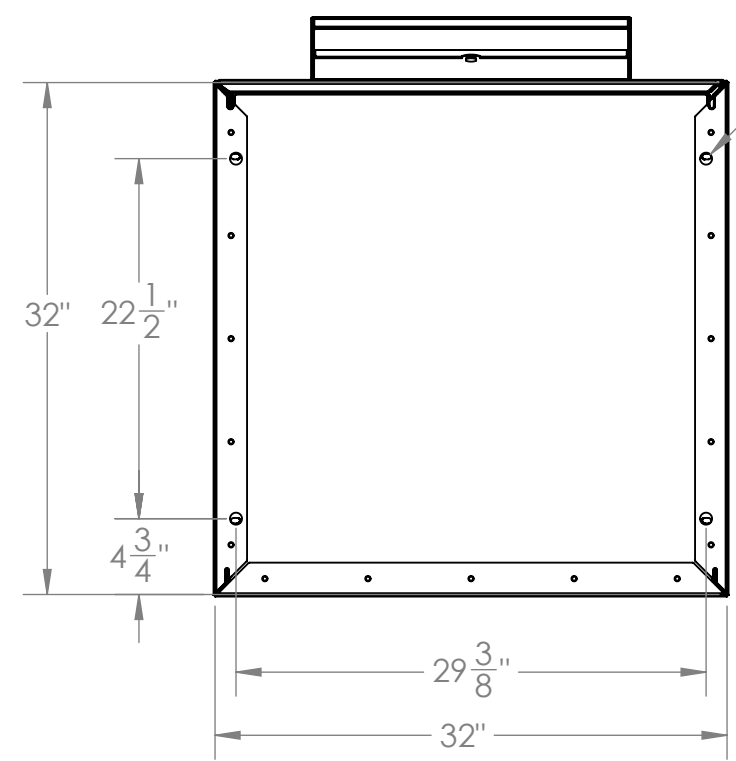

4

3

2

1

NOTES:

- DOOR CAN OPEN EITHER FROM RIGHT OR LEFT SIDE.
- INPUT SIDE CAN BE ON ANY SIDE OF THE CABINET RELATIVE TO THE DOOR OF THE CABINET.
- INPUT HEIGHT CAN BE RESTRICTED FROM 4 1/2" TO BETWEEN 1/2" - 1 1/2".

 <p>1010 SUMIT AVE N SAUK RAPIDS, MN 56379</p> <p>Sales: (866) 269-4955 Support: (877) 350-0693</p>	<p><b>UNLESS OTHERWISE SPECIFIED</b> DIMENSIONS ARE IN INCHES TOLERANCES: FRACTIONAL ± 1/8" ANGULAR: MACH ± .5° BEND ± 1° ONE PLACE DECIMAL ± .1 TWO PLACE DECIMAL ± .03 THREE PLACE DECIMAL ± .015</p>	<p>PRODUCT DESCRIPTION:</p> <p style="text-align: center;"><b>M910 CUT SHEET</b></p>		
	<p><b>PROPRIETARY AND CONFIDENTIAL</b> THE INFORMATION CONTAINED IN THIS DRAWING IS THE SOLE PROPERTY OF AMERICAN SECURITY CABINETS INC. ANY REPRODUCTION IN PART OR AS A WHOLE WITHOUT THE WRITTEN PERMISSION OF AMERICAN SECURITY CABINETS INC. IS PROHIBITED.</p>	<p><b>DO NOT SCALE DRAWING</b></p>	<p>Updated: 2024</p>	<p>SCALE: 1:12</p>