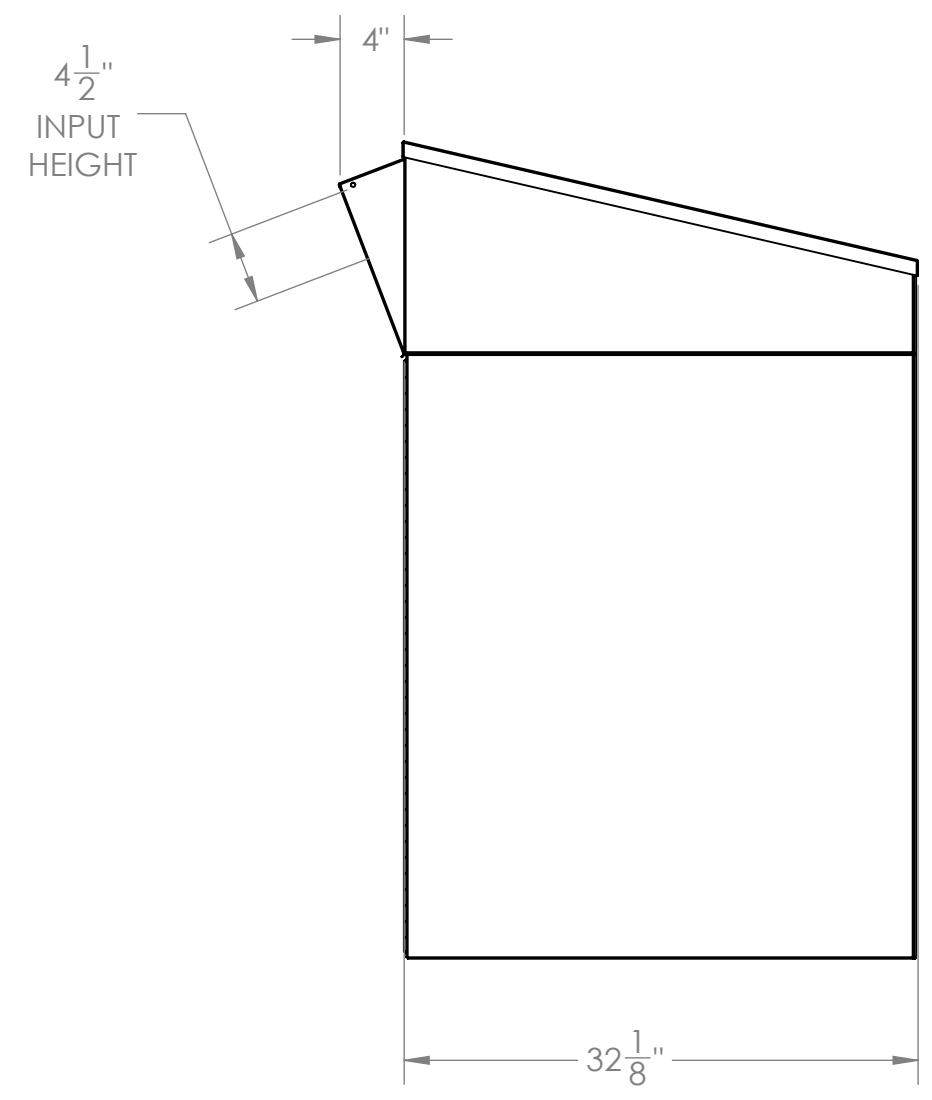

4

3

2

1

NOTES:

- DOOR CAN OPEN EITHER FROM RIGHT OR LEFT SIDE.
- INPUT SIDE CAN BE ON ANY SIDE OF THE CABINET RELATIVE TO THE DOOR OF THE CABINET.
- INPUT HEIGHT CAN BE RESTRICTED FROM 4 1/2" TO BETWEEN 1/2" - 1 1/2".

 <p>1010 SUMIT AVE N SAUK RAPIDS, MN 56379</p> <p>Sales: (866) 269-4955 Support: (877) 350-0693</p>	<p><b>UNLESS OTHERWISE SPECIFIED</b> DIMENSIONS ARE IN INCHES TOLERANCES: FRACTIONAL ± 1/8" ANGULAR: MACH ± .5° BEND ± 1° ONE PLACE DECIMAL ± .1 TWO PLACE DECIMAL ± .03 THREE PLACE DECIMAL ± .015</p>	<p>PRODUCT DESCRIPTION:</p> <p style="text-align: center;"><b>M910 CUT SHEET</b></p>		
	<p><b>PROPRIETARY AND CONFIDENTIAL</b> THE INFORMATION CONTAINED IN THIS DRAWING IS THE SOLE PROPERTY OF AMERICAN SECURITY CABINETS INC. ANY REPRODUCTION IN PART OR AS A WHOLE WITHOUT THE WRITTEN PERMISSION OF AMERICAN SECURITY CABINETS INC. IS PROHIBITED.</p>	<p><b>DO NOT SCALE DRAWING</b></p>	<p>Updated: 2024</p>	<p>SCALE: 1:12</p>