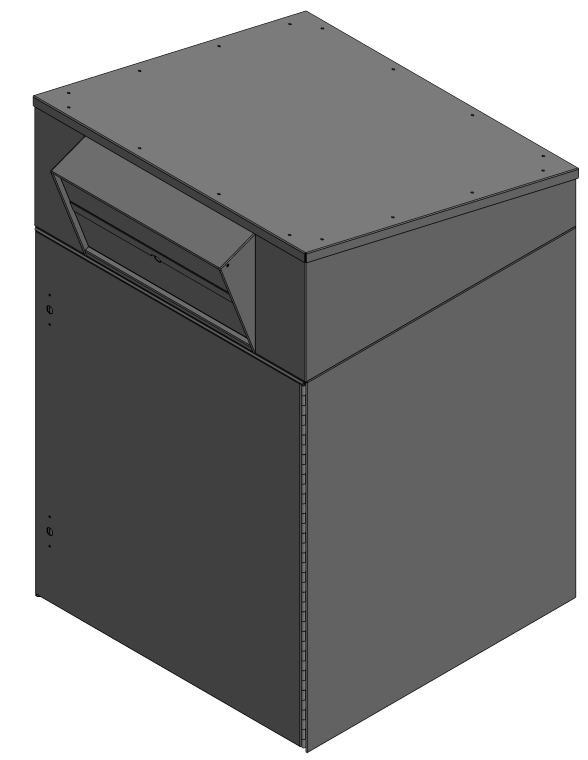

4

3

2

1

NOTES:

- DOOR CAN OPEN EITHER FROM RIGHT OR LEFT SIDE.
- INPUT SIDE CAN BE ON ANY SIDE OF THE CABINET RELATIVE TO THE DOOR OF THE CABINET.
- INPUT HEIGHT CAN BE RESTRICTED FROM 4 1/2" TO BETWEEN 1/2" - 1 1/2".

 <p>1010 SUMIT AVE N SAUK RAPIDS, MN 56379</p> <p>Sales: (866) 269-4955 Support: (877) 350-0693</p>	<p><b>UNLESS OTHERWISE SPECIFIED</b> DIMENSIONS ARE IN INCHES TOLERANCES: FRACTIONAL ± 1/8" ANGULAR: MACH ± .5° BEND ± 1° ONE PLACE DECIMAL ± .1 TWO PLACE DECIMAL ± .03 THREE PLACE DECIMAL ± .015</p>	<p>PRODUCT DESCRIPTION:</p> <p style="text-align: center;"><b>M910 CUT SHEET</b></p>		
	<p><b>PROPRIETARY AND CONFIDENTIAL</b> THE INFORMATION CONTAINED IN THIS DRAWING IS THE SOLE PROPERTY OF AMERICAN SECURITY CABINETS INC. ANY REPRODUCTION IN PART OR AS A WHOLE WITHOUT THE WRITTEN PERMISSION OF AMERICAN SECURITY CABINETS INC. IS PROHIBITED.</p>	<p><b>DO NOT SCALE DRAWING</b></p>	<p>Updated: 2024</p>	<p>SCALE: 1:12</p>