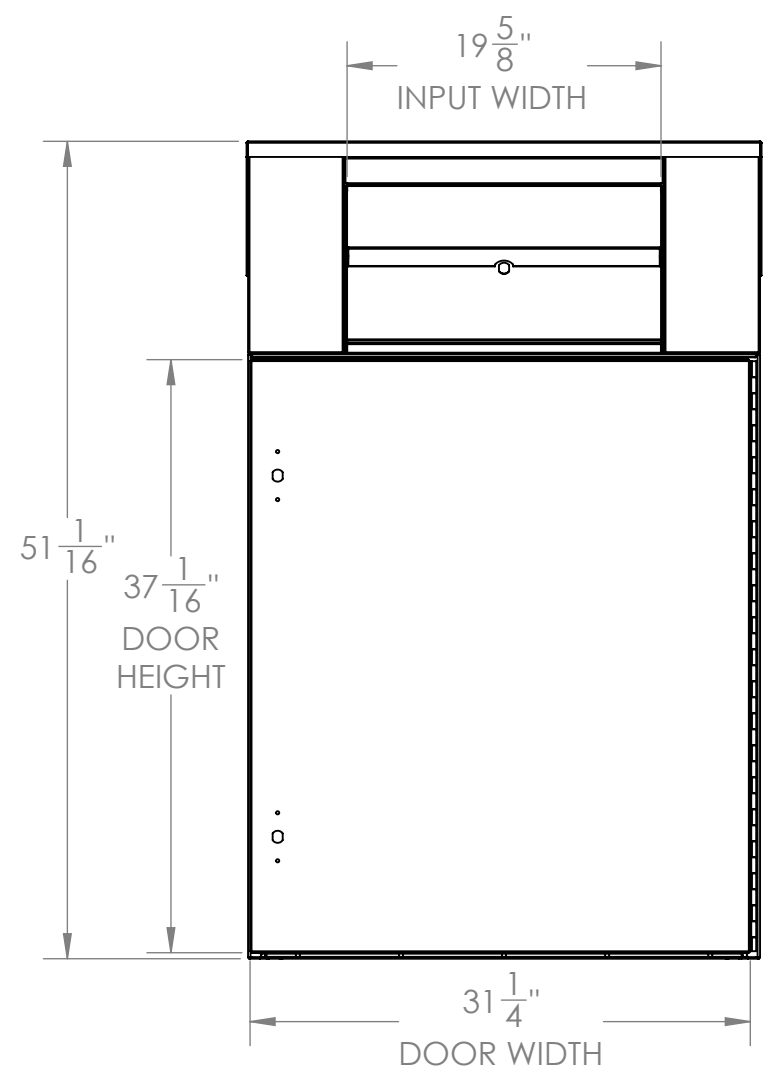

4

3

2

1

NOTES:

- DOOR CAN OPEN EITHER FROM RIGHT OR LEFT SIDE.
- INPUT SIDE CAN BE ON ANY SIDE OF THE CABINET RELATIVE TO THE DOOR OF THE CABINET.
- INPUT HEIGHT CAN BE RESTRICTED FROM 4 1/2" TO BETWEEN 1/2" - 1 1/2".

 <p>1010 SUMIT AVE N SAUK RAPIDS, MN 56379</p> <p>Sales: (866) 269-4955 Support: (877) 350-0693</p>	<p><b>UNLESS OTHERWISE SPECIFIED</b> DIMENSIONS ARE IN INCHES TOLERANCES: FRACTIONAL ± 1/8" ANGULAR: MACH ± .5° BEND ± 1° ONE PLACE DECIMAL ± .1 TWO PLACE DECIMAL ± .03 THREE PLACE DECIMAL ± .015</p>	<p>PRODUCT DESCRIPTION:</p> <p style="text-align: center;"><b>M910 CUT SHEET</b></p>		
	<p><b>PROPRIETARY AND CONFIDENTIAL</b> THE INFORMATION CONTAINED IN THIS DRAWING IS THE SOLE PROPERTY OF AMERICAN SECURITY CABINETS INC. ANY REPRODUCTION IN PART OR AS A WHOLE WITHOUT THE WRITTEN PERMISSION OF AMERICAN SECURITY CABINETS INC. IS PROHIBITED.</p>	<p><b>DO NOT SCALE DRAWING</b></p>	<p>Updated: 2024</p>	<p>SCALE: 1:12</p>